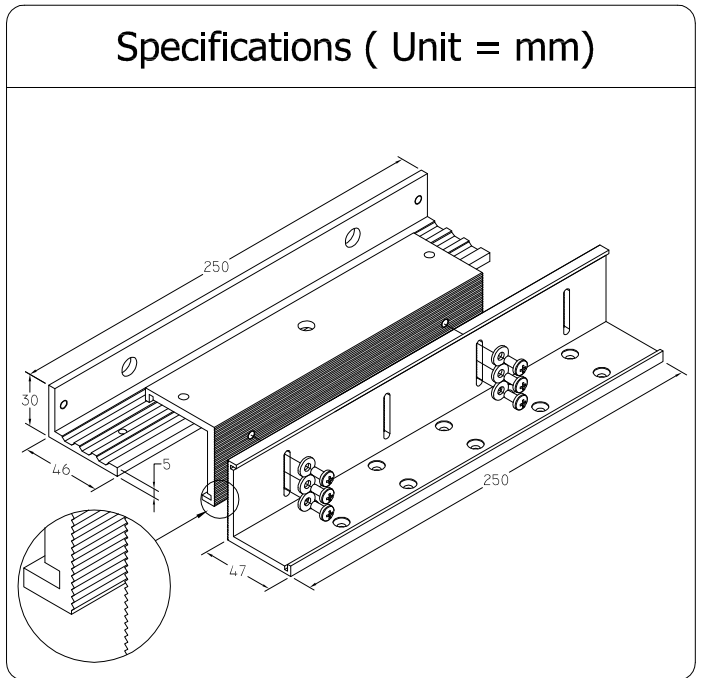

EM600 - ZL Cover Bracket

(In - Swing Door Application)

SECURITY . QUALITY . RELIABILITY