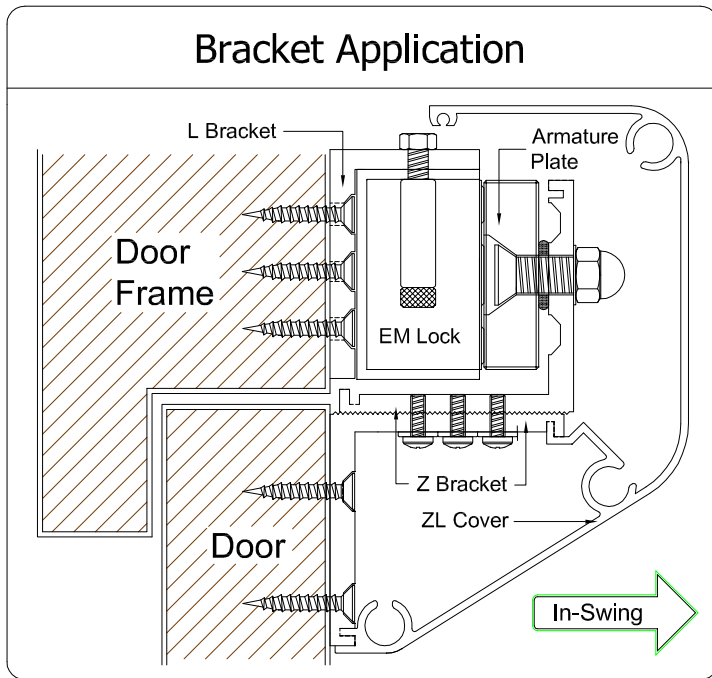

EM600 - ZL Cover Bracket

(In - Swing Door Application)

SECURITY . QUALITY . RELIABILITY