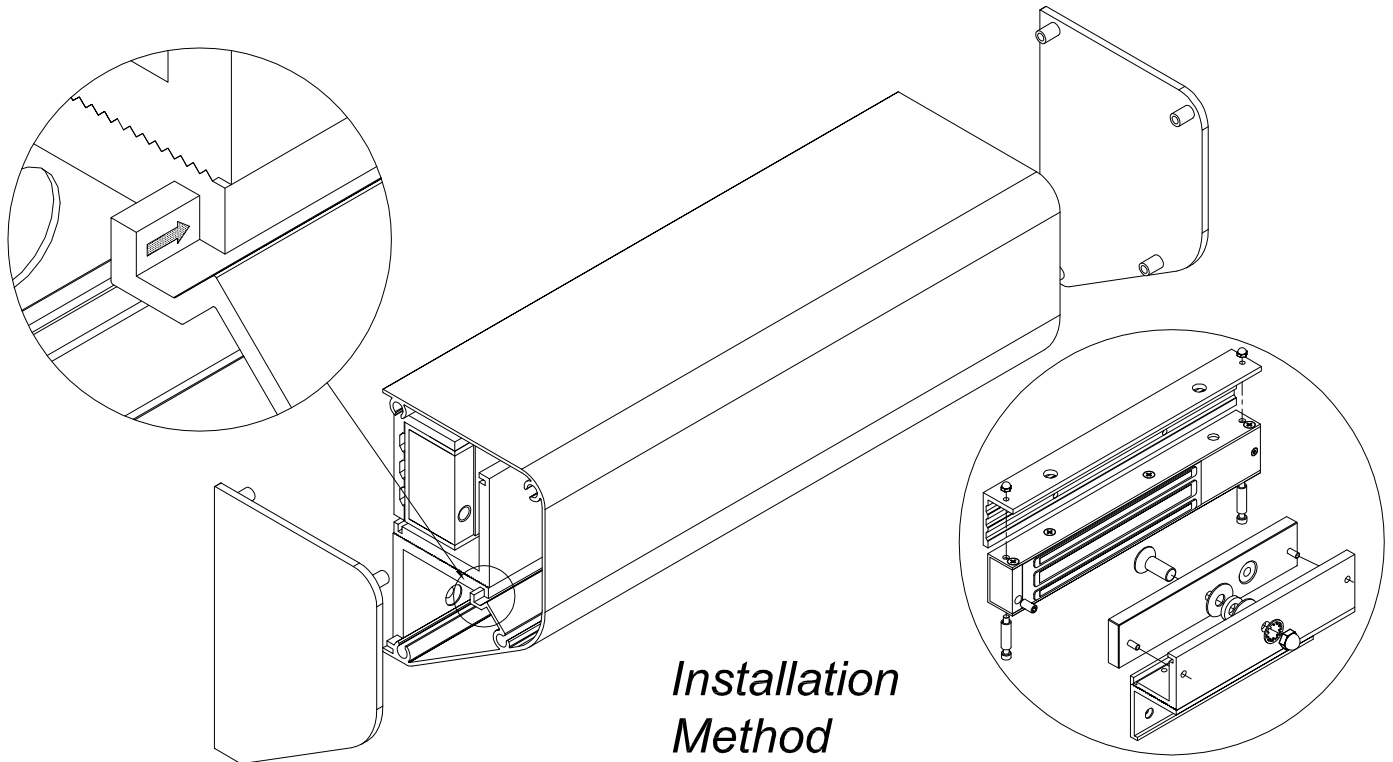

EM600 - ZL Cover Bracket

(In - Swing Door Application)

SECURITY . QUALITY . RELIABILITY