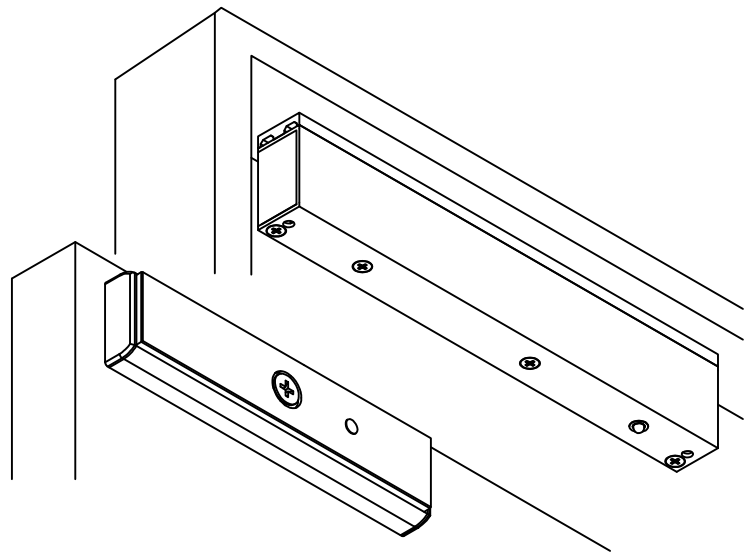

SECURITY . QUALITY . RELIABILITY