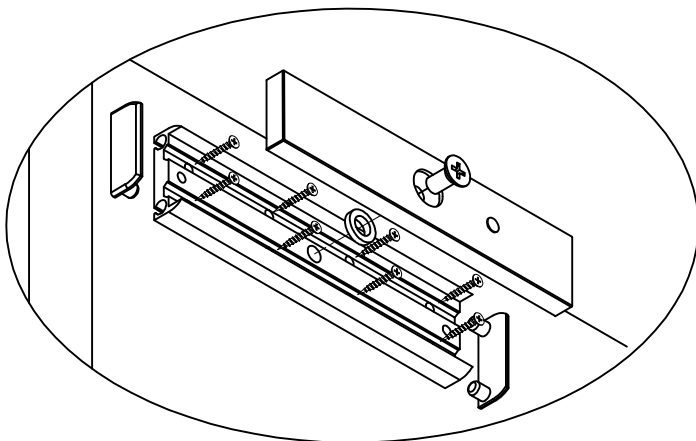

EM600 - Armature Plate Housing

(The New Idea Of Armature Plate Installation)

Features

- + More easy, fast and accurate fixing work instead of drilling a big hole ($\varnothing 13.0\text{mm}$) through the door for the traditional Sex Bolt and Nut.
- + More improved vandal-resistant purpose as the armature plate fixing is invisible from the other side of door.
- + More applicable to various size of doors.
- + More solid outlook and nice presentation.