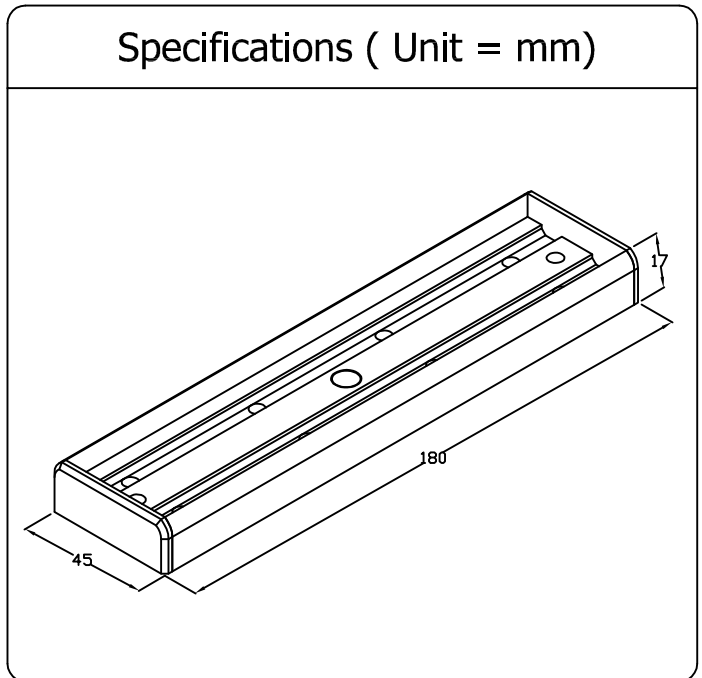

EM600 - Armature Plate Housing

(The New Idea Of Armature Plate Installation)

Features

- + More easy, fast and accurate fixing work instead of drilling a big hole ($\varnothing 13.0\text{mm}$) through the door for the traditional Sex Bolt and Nut.
- + More improved vandal-resistant purpose as the armature plate fixing is invisible from the other side of door.
- + More applicable to various size of doors.
- + More solid outlook and nice presentation.