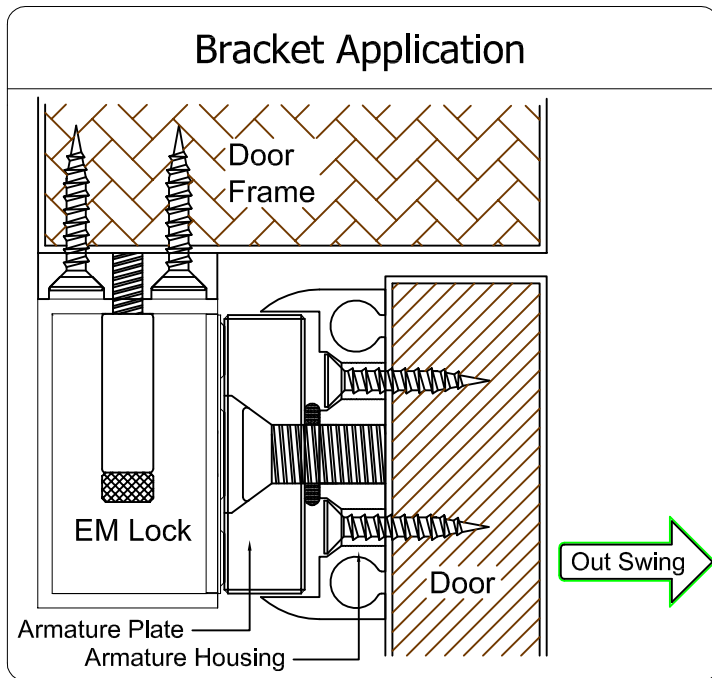

EM600 - Armature Plate Housing

(The New Idea Of Armature Plate Installation)

Features

- + More easy, fast and accurate fixing work instead of drilling a big hole ($\varnothing 13.0\text{mm}$) through the door for the traditional Sex Bolt and Nut.
- + More improved vandal-resistant purpose as the armature plate fixing is invisible from the other side of door.
- + More applicable to various size of doors.
- + More solid outlook and nice presentation.

Installation Method

SECURITY . QUALITY . RELIABILITY