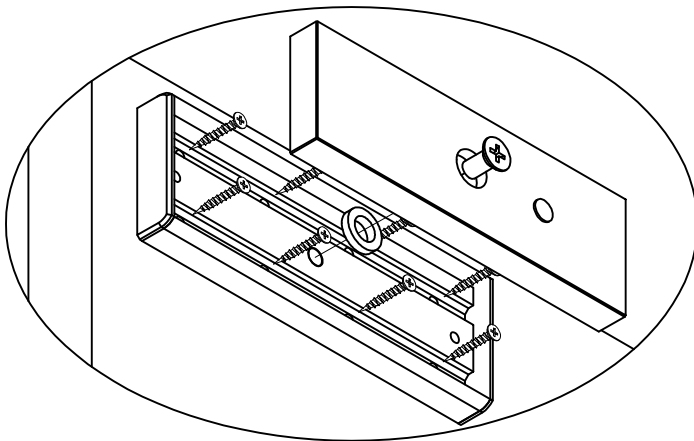

EM1200 - Armature Plate Housing

(The New Idea Of Armature Plate Installation)

Features

- + More easy, fast and accurate fixing work instead of drilling a big hole ($\varnothing 13.0\text{mm}$) through the door for the traditional Sex Bolt and Nut.
- + More improved vandal-resistant purpose as the armature plate fixing is invisible from the other side of door.
- + More applicable to various size of doors.
- + More solid outlook and nice presentation.