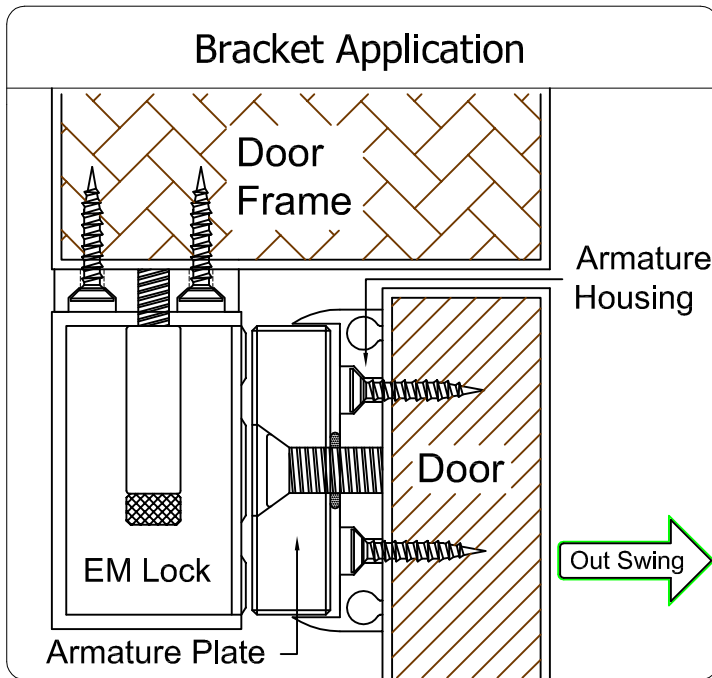

EM1200 - Armature Plate Housing

(The New Idea Of Armature Plate Installation)

Features

- + More easy, fast and accurate fixing work instead of drilling a big hole ($\varnothing 13.0\text{mm}$) through the door for the traditional Sex Bolt and Nut.
- + More improved vandal-resistant purpose as the armature plate fixing is invisible from the other side of door.
- + More applicable to various size of doors.
- + More solid outlook and nice presentation.

Installation Method

SECURITY . QUALITY . RELIABILITY