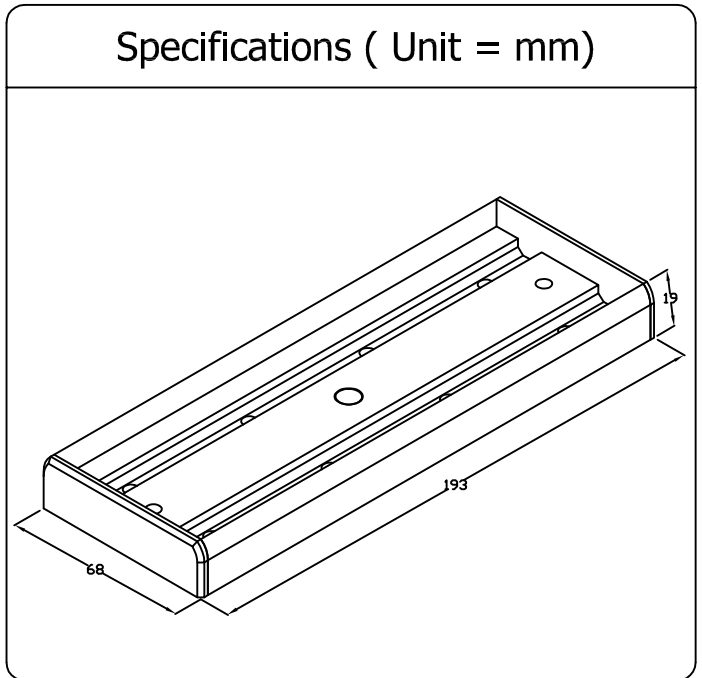

EM1200 - Armature Plate Housing

(The New Idea Of Armature Plate Installation)

Features

- + More easy, fast and accurate fixing work instead of drilling a big hole ($\varnothing 13.0\text{mm}$) through the door for the traditional Sex Bolt and Nut.
- + More improved vandal-resistant purpose as the armature plate fixing is invisible from the other side of door.
- + More applicable to various size of doors.
- + More solid outlook and nice presentation.