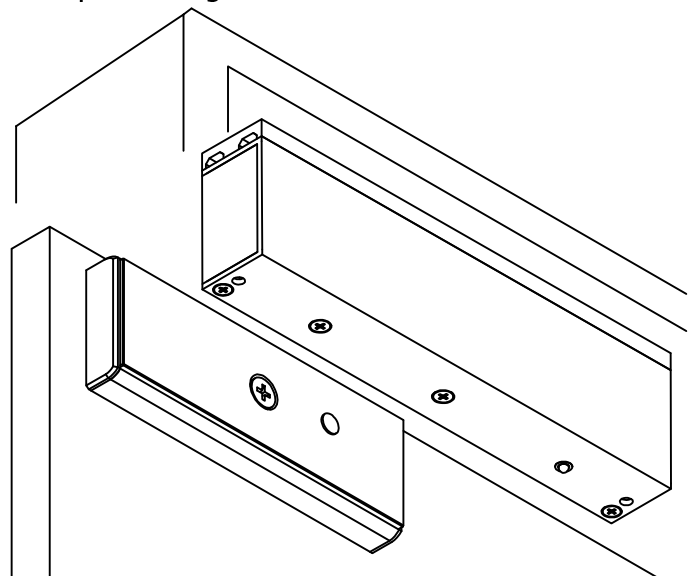

SECURITY . QUALITY . RELIABILITY